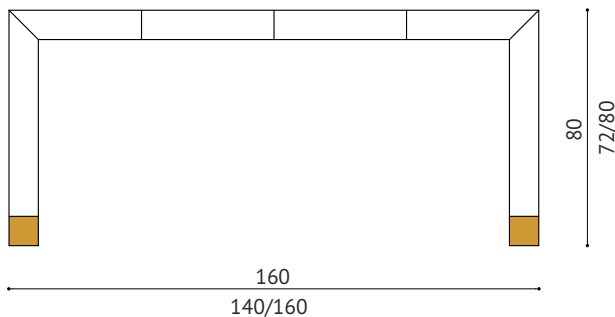

BELLAGIO

CONSOLE / DESK

1

2

3

4

5

POLISHED
BRASS

FRONT VIEW

TOP VIEW

SIDE VIEW

DESCRIPTION:

The BELLAGIO console/desk has been made of high-quality fibreboard veneered with straight-grain oak and covered with a polished brass plate. Lacquer: high gloss / french polish. It has four drawers equipped with the closed-softly-and-effortlessly system.

AVAILABLE FINISHES:

- lacquer satin/semi-matt
- lacquer high gloss/ french polish

AVAILABLE SIZES:

- length/depth/height 140cm, 40cm, 80cm
- length/depth/height 140cm, 60cm, 72cm
- length/depth/height 160cm, 40cm, 80cm
- length/depth/height 160cm, 60cm, 72cm

SIZES AVAILABLE ON ORDER:

- length/depth/height 120cm, 32cm, 80cm
- length/depth/height 120cm, 40cm, 80cm
- length/depth/height 120cm, 45cm, 80cm
- length/depth/height 140cm, 32cm, 80cm
- length/depth/height 140cm, 45cm, 80cm
- length/depth/height 140cm, 70cm, 72cm
- length/depth/height 160cm, 32cm, 80cm
- length/depth/height 160cm, 45cm, 80cm
- length/depth/height 160cm, 70cm, 72cm
- length/depth/height 180cm, 32cm, 80cm
- length/depth/height 180cm, 40cm, 80cm
- length/depth/height 180cm, 45cm, 80cm