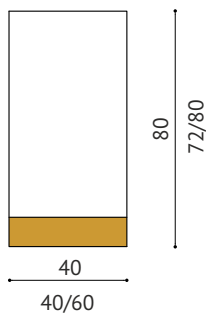

DESCRIPTION:

The BELLAGIO console/desk has been made of high-quality fibreboard veneered with straight-grain oak and covered with a polished brass plate. Lacquer: high gloss / french polish. It has four drawers equipped with the closed-softly-and-effortlessly system.

This original and elaborate piece of furniture, made of carefully chosen materials, will be a great decoration in any interior where it finds its home.

AVAILABLE VENEERS:

- 1 - straight-grain oak (as in the picture)
- 2 - teak
- 3 - american walnut
- 4 - walnut burl
- 5 - oak burl

AVAILABLE FINISHES:

- lacquer satin/semi-matt
- lacquer high gloss/ french polish

AVAILABLE SIZES:

- length/depth/height 140cm, 40cm, 80cm
- length/depth/height 140cm, 60cm, 72cm
- length/depth/height 160cm, 40cm, 80cm
- length/depth/height 160cm, 60cm, 72cm

SIZES AVAILABLE ON ORDER:

- length/depth/height 120cm, 32cm, 80cm
- length/depth/height 120cm, 40cm, 80cm
- length/depth/height 120cm, 45cm, 80cm
- length/depth/height 140cm, 32cm, 80cm
- length/depth/height 140cm, 45cm, 80cm
- length/depth/height 140cm, 70cm, 72cm
- length/depth/height 160cm, 32cm, 80cm
- length/depth/height 160cm, 45cm, 80cm
- length/depth/height 160cm, 70cm, 72cm
- length/depth/height 180cm, 32cm, 80cm
- length/depth/height 180cm, 40cm, 80cm
- length/depth/height 180cm, 45cm, 80cm

*Data contained on the website is solely for commercial information and does not constitute the offer in accordance with art. 66, paragraph 1 of the Civil Code. We encourage You to contact us in regard to individual price evaluations.