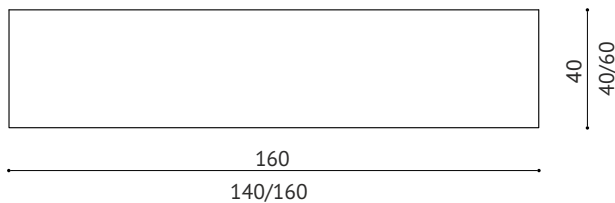

FRONT VIEW

TOP VIEW

SIDE VIEW

DESCRIPTION:

The BELLAGIO console/desk has been made of high-quality fibreboard veneered with straight-grain oak and covered with a polished brass plate. Lacquer: high gloss / french polish. It has four drawers equipped with the closed-softly-and-effortlessly system.

AVAILABLE FINISHES:

- lacquer satin/semi-matt
- lacquer high gloss/ french polish

AVAILABLE SIZES:

- length/depth/height 140cm, 40cm, 80cm
- length/depth/height 140cm, 60cm, 72cm
- length/depth/height 160cm, 40cm, 80cm
- length/depth/height 160cm, 60cm, 72cm

SIZES AVAILABLE ON ORDER:

- length/depth/height 120cm, 32cm, 80cm
- length/depth/height 120cm, 40cm, 80cm
- length/depth/height 120cm, 45cm, 80cm
- length/depth/height 140cm, 32cm, 80cm
- length/depth/height 140cm, 45cm, 80cm
- length/depth/height 140cm, 70cm, 72cm
- length/depth/height 160cm, 32cm, 80cm
- length/depth/height 160cm, 45cm, 80cm
- length/depth/height 160cm, 70cm, 72cm
- length/depth/height 180cm, 32cm, 80cm
- length/depth/height 180cm, 40cm, 80cm
- length/depth/height 180cm, 45cm, 80cm