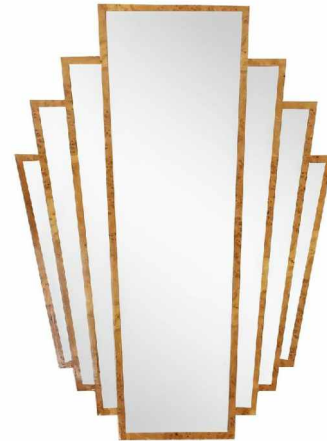

DAISY

MIRROR

4

5

FRONT VIEW

78/91

78

112/125
112

DESCRIPTION:

Mirror with the frame veneered with oak burl.
Lacquered in high-gloss.

The elegant form represents classical beauty. This impressive piece is not only functional, but can become an unique decoration piece of the whole room.

AVAILABLE VENEERS:

- 4 - oak burl (as in the picture)
- 5 - walnut burl

AVAILABLE FINISHES:

- satin lacquer / semi-matt
- lacquer high-gloss/ french polish

AVAILABLE SIZES:

- height/width 112cm, 78cm
- height/width 125cm, 91cm