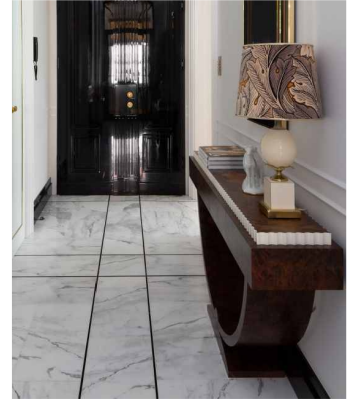

GATSBY I

CONSOLE

1

2

3

4

5

6

7

DESCRIPTION:

The GATSBY I console is made of quality MDF and polar plywood veneered with walnut burr. Finished with satin varnish. Ornamental inserts varnished to produce a high gloss cream and black effect.

Fitted with four drawers with a silent self-closing mechanism. The drawers are opened by gently tapping on the front or using dedicated handles. The console, with its semi-round, central leg and ornamental tabletop rifling, is an ode to antiquity.

The piece will be perfect for your hallway, either wall-adjacent or stand-alone.

AVAILABLE VENEERS AND VARNISHES:

1. 1 - natural straight-grained oak
2. 2 - brightened straight-grained oak
3. 3 - American or European walnut
4. 4 - teak
5. 5 - oak burr
6. 6 - walnut burr (as shown in the photo)
7. 7 - cream/ black varnish

AVAILABLE FINISHES:

- -satin/ semi-matte varnish
- -high gloss varnish/ French polish

AVAILABLE SIZES:

- L/D/H 145cm, 35cm, 80cm
- L/D/H 145cm, 40cm, 80cm
- L/D/H 145cm, 45cm, 80cm

* Please specify your desired dimensions, and our process engineer will confirm if we are able to custom fabricate it for you.

*Any data presented on the page shall be solely construed as commercial information and do not constitute an offer within the meaning of Article 66, paragraph 1 of the Civil Code. Please contact us in person for an individual appraisal.