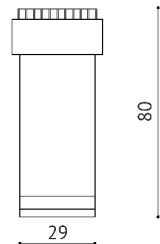

AVAILABLE FINISHES:

- satin/ semi-matte varnish
- high gloss varnish/ French polish

AVAILABLE SIZES:

- L/D/H 145cm, 35cm, 80cm
- L/D/H 145cm, 40cm, 80cm
- L/D/H 145cm, 45cm, 80cm

* Please specify your desired dimensions, and our process engineer will confirm if we are able to custom fabricate it for you.

FRONT VIEW

80

TOP VIEW

145

35

35/40/45

SIDE VIEW

80