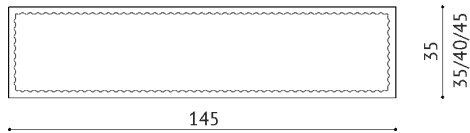

GATSBY I

CONSOLE

1

2

3

4

5

6

7

DESCRIPTION:

The GATSBY I console is made of quality MDF and polar plywood veneered with walnut burr. Finished with satin varnish. Ornamental inserts varnished to produce a high gloss cream and black effect.

Fitted with four drawers with a silent self-closing mechanism. The drawers are opened by gently tapping on the front or using dedicated handles. The console, with its semi-round, central leg and ornamental tabletop rifling, is an ode to antiquity.

The piece will be perfect for your hallway, either wall-adjacent or stand-alone.

AVAILABLE VENEERS AND VARNISHES:

1. 1 - natural straight-grained oak
2. 2 - brightened straight-grained oak
3. 3 - American or European walnut
4. 4 - teak
5. 5 - oak burr
6. 6 - walnut burr (as shown in the photo)
7. 7 - cream/ black varnish

AVAILABLE FINISHES:

- -satin/ semi-matte varnish
- -high gloss varnish/ French polish

AVAILABLE SIZES:

- L/D/H 145cm, 35cm, 80cm
- L/D/H 145cm, 40cm, 80cm
- L/D/H 145cm, 45cm, 80cm

* Please specify your desired dimensions, and our process engineer will confirm if we are able to custom fabricate it for you.

*Any data presented on the page shall be solely construed as commercial information and do not constitute an offer within the meaning of Article 66, paragraph 1 of the Civil Code. Please contact us in person for an individual appraisal.

FRONT VIEW

80

TOP VIEW

145

35

35/40/45

SIDE VIEW

80

29