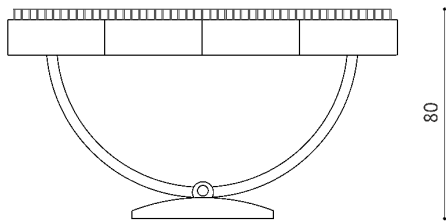

AVAILABLE FINISHES:

- satin/ semi-matte varnish
- high gloss varnish/ French polish

AVAILABLE SIZES:

- L/D/H 145cm, 35cm, 80cm
- L/D/H 145cm, 40cm, 80cm
- L/D/H 145cm, 45cm, 80cm

* Please specify your desired dimensions, and our process engineer will confirm if we are able to custom fabricate it for you.

FRONT VIEW

80

TOP VIEW

145

35

35/40/45

SIDE VIEW

80