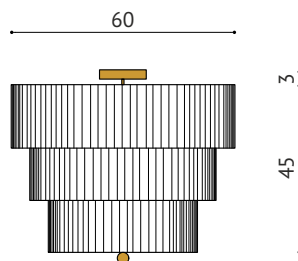

GRAND HOTEL CASINO I

FLUSH CEILING LIGHT

NATURAL
WHITE

ECRU

SATIN
BRASS

POLISHED
BRASS

**MODEL I
FRONT VIEW**

**MODEL II
FRONT VIEW**

DESCRIPTION:

The cylindrical GRAND HOTEL CASINO I flush ceiling light in classic shape is made of ecru color ribbon. A large opening provides a lot of light while the plugs made of milk-color material prevent the dust from getting inside. The polished brass ball and brass fixture only adds to its beauty. Classic round shape of the lamp makes it suitable for both house interiors (bedroom, living room, hallway) and for hotel interiors.

AVAILABLE SIZES:

- height/diameter 44cm, 70cm
- height/diameter 44cm, 80cm

REMARKS:

- source of light 4 x E27
- power 4 x max. 15W LED
- ingress protection IP20

**Data contained on the website is solely for commercial information and does not constitute the offer in accordance with art. 66, paragraph 1 of the Civil Code. We encourage You to contact us in regard to individual price evaluations.*