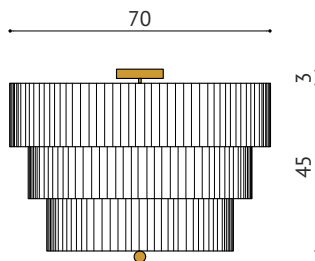

GRAND HOTEL CASINO I

FLUSH CEILING LIGHT

NATURAL
WHITE

ECRU

SATIN
BRASS

POLISHED
BRASS

**MODEL I
FRONT VIEW**

**MODEL II
FRONT VIEW**

DESCRIPTION:

The cylindrical GRAND HOTEL CASINO I flush ceiling light in classic shape is made of ecru color ribbon. A large opening provides a lot of light while the plugs made of milk-color material prevent the dust from getting inside. The polished brass ball and brass fixture only adds to its beauty. Classic round shape of the lamp makes it suitable for both house interiors (bedroom, living room, hallway) and for hotel interiors.

AVAILABLE SIZES:

- height/diameter 44cm, 70cm
- height/diameter 44cm, 80cm

REMARKS:

- source of light 4 x E27
- power 4 x max. 15W LED
- ingress protection IP20

**Data contained on the website is solely for commercial information and does not constitute the offer in accordance with art. 66, paragraph 1 of the Civil Code. We encourage You to contact us in regard to individual price evaluations.*