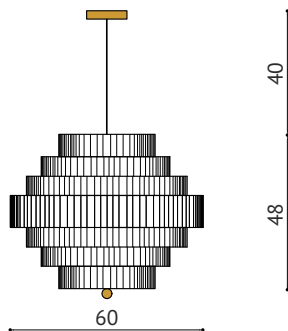

GRAND HOTEL CASINO II

PENDANT LAMP

**MODEL I
FRONT VIEW**

**MODEL II
FRONT VIEW**

**MODEL III
FRONT VIEW**

DESCRIPTION:

The cylindrical GRAND HOTEL CASINO II lamp in classic shape is made of the Italian ribbon in ecru color. A large opening provides good light and plugs made of milk-color material prevent the dust from getting inside. The polished brass ball and fixture only add to its beauty.

Cascade shape gives the lamp an impressive look and brings to mind good old days of prosperity. The lamp is designed for house interiors (bedroom, living room, hall) as well as for hotel interiors.

The lamp is very elegant and will undoubtedly make a great decoration of any ceiling. High-quality textured finish attracts attention and creates interesting and cozy lighting.

MATERIALS:

- lampshade - ribbon
- decorative ball - polished brass
- flex and lamp fixture - brass satin

AVAILABLE COLORS:

- colors of ribbon: white, ecru (as in the picture)
- holder: white
- decorative ball - polished brass
- flex and lamp fixture - brass satin

AVAILABLE SIZES:

- height/diameter 55cm, 60cm
- height/diameter 52cm, 70cm
- height/diameter 48cm, 80cm

REMARKS:

- source of light 4 x E27
- power 4 x max. 15W LED
- ingress protection IP20

**Data contained on the website is solely for commercial information and does not constitute the offer in accordance with art. 66, paragraph 1 of the Civil Code. We encourage You to contact us in regard to individual price evaluations.*