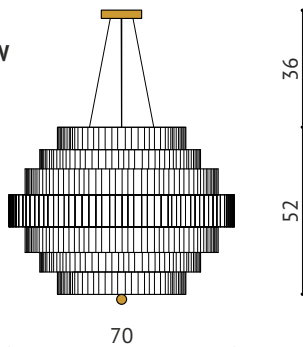

GRAND HOTEL CASINO II

PENDANT LAMP

**MODEL I
FRONT VIEW**

**MODEL II
FRONT VIEW**

**MODEL III
FRONT VIEW**

DESCRIPTION:

The cylindrical GRAND HOTEL CASINO II lamp in classic shape is made of the Italian ribbon in ecru color. A large opening provides good light and plugs made of milk-color material prevent the dust from getting inside. The polished brass ball and fixture only add to its beauty.

Cascade shape gives the lamp an impressive look and brings to mind good old days of prosperity. The lamp is designed for house interiors (bedroom, living room, hall) as well as for hotel interiors.

The lamp is very elegant and will undoubtedly make a great decoration of any ceiling. High-quality textured finish attracts attention and creates interesting and cozy lighting.

MATERIALS:

- lampshade - ribbon
- decorative ball - polished brass
- flex and lamp fixture - brass satin

AVAILABLE COLORS:

- colors of ribbon: white, ecru (as in the picture)
- holder: white
- decorative ball - polished brass
- flex and lamp fixture - brass satin

AVAILABLE SIZES:

- height/diameter 55cm, 60cm
- height/diameter 52cm, 70cm
- height/diameter 48cm, 80cm

REMARKS:

- source of light 4 x E27
- power 4 x max. 15W LED
- ingress protection IP20

**Data contained on the website is solely for commercial information and does not constitute the offer in accordance with art. 66, paragraph 1 of the Civil Code. We encourage You to contact us in regard to individual price evaluations.*