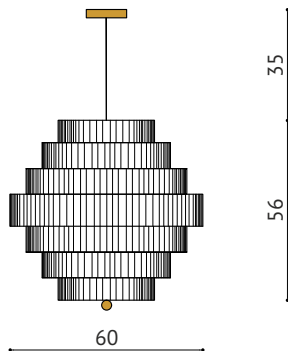

GRAND HOTEL CASINO II

PENDANT LAMP

**MODEL I
FRONT VIEW**

**MODEL II
FRONT VIEW**

**MODEL III
FRONT VIEW**

DESCRIPTION:

The cylindrical GRAND HOTEL CASINO II lamp in classic shape is made of the Italian ribbon in ecru color. A large opening provides good light and plugs made of milk-color material prevent the dust from getting inside. The polished brass ball and fixture only add to its beauty.

Cascade shape gives the lamp an impressive look and brings to mind good old days of prosperity. The lamp is designed for house interiors (bedroom, living room, hall) as well as for hotel interiors.

The lamp is very elegant and will undoubtedly make a great decoration of any ceiling. High-quality textured finish attracts attention and creates interesting and cozy lighting.

AVAILABLE SIZES:

- height/diameter 55cm, 60cm
- height/diameter 52cm, 70cm
- height/diameter 48cm, 80cm

REMARKS:

- source of light 4 x E27
- power 4 x max. 15W LED
- ingress protection IP20

**Data contained on the website is solely for commercial information and does not constitute the offer in accordance with art. 66, paragraph 1 of the Civil Code. We encourage You to contact us in regard to individual price evaluations.*