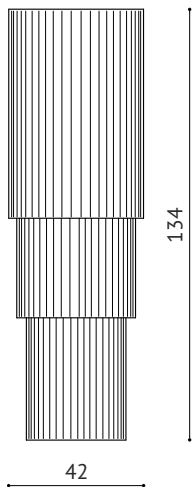

GRAND HOTEL LONG

BRACKET LAMP

NATURAL
WHITE

ECRU

POLISHED
BRASS

FRONT VIEW

SIDE VIEW

TOP VIEW

DESCRIPTION:

The GRAND HOTEL LONG bracket lamp consists of three lampshades with strengthened bottom rims, made of italian ribbon and protected from the side of the wall by a brass slat. Vertical wall handle necessary for assembling the lamp has a white finish.

MATERIALS:

- lampshade – ribbon
- base - metal

AVAILABLE COLORS:

- colors of ribbon: white, ecru (as in the picture)
- wall handle: white

AVAILABLE SIZES:

- height/width/depth 134cm, 42cm, 27,5cm

REMARKS:

- source of light 2 x E27
- power 2 x max. 15W LED
- ingress protection IP20