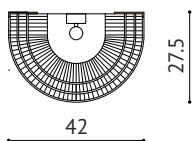

DESCRIPTION:

The GRAND HOTEL LONG bracket lamp consists of three lampshades with strengthened bottom rims, made of italian ribbon and protected from the side of the wall by a brass slat. Vertical wall handle necessary for assembling the lamp has a white finish.

MATERIALS:

- lampshade – ribbon
- base - metal

AVAILABLE COLORS:

- colors of ribbon: white, ecru (as in the picture)
- wall handle: white

AVAILABLE SIZES:

- height/width/depth 134cm, 42cm, 27,5cm

REMARKS:

- source of light 2 x E27
- power 2 x max. 15W LED
- ingress protection IP20