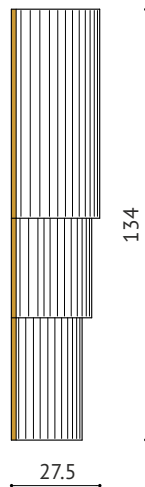

GRAND HOTEL LONG

BRACKET LAMP

NATURAL
WHITE

ECRU

POLISHED
BRASS

FRONT VIEW

SIDE VIEW

TOP VIEW

DESCRIPTION:

The GRAND HOTEL LONG bracket lamp consists of three lampshades with strengthened bottom rims, made of italian ribbon and protected from the side of the wall by a brass slat. Vertical wall handle necessary for assembling the lamp has a white finish.

The shape corresponding to Art Deco Epoch makes the bracket lamp perfectly suitable for stylish interiors. The lamp's textured finish and its monumental size create a very cozy lighting.

The use of light dimmer is recommended for creating any desirable atmosphere and for the full use of all of the lamp's values.

MATERIALS:

- lampshade – ribbon
- base - metal

AVAILABLE COLORS:

- colors of ribbon: white, ecru (as in the picture)
- wall handle: white

AVAILABLE SIZES:

- height/width/depth 134cm, 42cm, 27,5cm

REMARKS:

- source of light 2 x E27
- power 2 x max. 15W LED
- ingress protection IP20