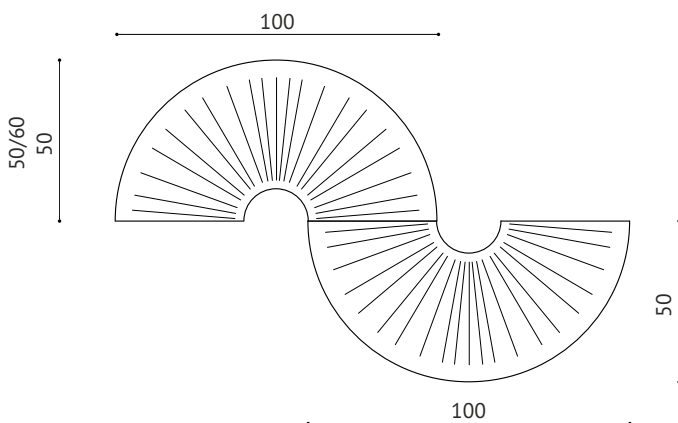

PINEAPPLE

TABLE

1

2

4

5

BLACK
GLOSS

BLACK
MATT

TOP VIEW (setting 1)

TOP VIEW (setting 2)

SIDE VIEW

DESCRIPTION:

The PINEAPPLE coffee table has been made of high-quality fibreboard lacquered in black high-gloss and veneered with high-gloss teak.

This very elegant table is distinguished by a precise, radial veneering. Possibility of connecting the modules makes it suitable for various rooms.

- black lacquer semi-gloss / satin
- black lacquer gloss/ french polish

AVAILABLE SIZES:

- height/ diameter 50 cm, 100 cm
- height/ diameter 50 cm, 120 cm

**Data contained on the website is solely for commercial information and does not constitute the offer in accordance with art. 66, paragraph 1 of the Civil Code. We encourage You to contact us in regard to individual price evaluations.*