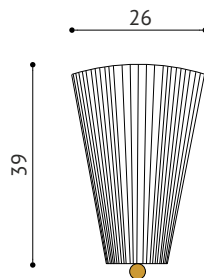

## BRACKET LAMP

NATURAL  
WHITE

ECRU

POLISHED  
BRASS

FRONT VIEW

SIDE VIEW

TOP VIEW

### DESCRIPTION:

The RITZ I bracket lamp consists of the lampshade made of italian ribbon and vertical wall handle for a single light bulb. The handle necessary for assembling the lamp has a white finish.

### AVAILABLE SIZES:

- hight/width/depth: 39cm, 26cm, 12,5cm