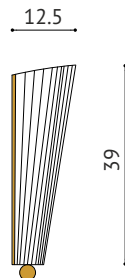

## BRACKET LAMP

NATURAL  
WHITE

ECRU

POLISHED  
BRASS

FRONT VIEW

SIDE VIEW

TOP VIEW

### DESCRIPTION:

The RITZ I bracket lamp consists of the lampshade made of italian ribbon and vertical wall handle for a single light bulb. The handle necessary for assembling the lamp has a white finish.

### AVAILABLE SIZES:

- hight/width/depth: 39cm, 26cm, 12,5cm