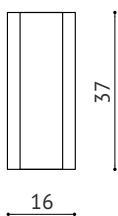

BIRDS 5

FRONT VIEW

SIDE VIEW

TOP VIEW

FRONT VIEW

SIDE VIEW

TOP VIEW

### AVAILABLE SIZES:

- height/width/depth 47cm, 16cm, 13cm`
- height/width/depth 37cm, 16cm, 13cm