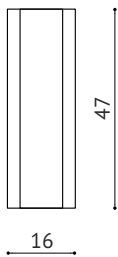

## BRACKET LAMP

SECRET GARDEN

FLAMING

BOTANICA

BIRDS 1

BIRDS 2

BIRDS 3

BIRDS 4

BIRDS 5

FRONT VIEW

SIDE VIEW

TOP VIEW

FRONT VIEW

SIDE VIEW

TOP VIEW

### AVAILABLE SIZES:

- height/width/depth 47cm, 16cm, 13cm`
- height/width/depth 37cm, 16cm, 13cm