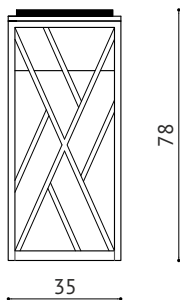

TIFFANY II

CONSOLE

TOP VIEW

FRONT VIEW

SIDE VIEW

DESCRIPTION:

The TIFFANY II console has been made of high-quality fibreboard lacquered in high gloss black and cream colour. Decorative vertical poles have been made of polished brass. It has been equipped with two drawers with the "closed-softly-and-effortlessly" system.

AVAILABLE SIZES:

- height/length/depth 78cm, 135cm, 35cm
- height/length/depth 78cm, 155cm, 35cm

**Data contained on the website is solely for commercial information and does not constitute the offer in accordance with art. 66, paragraph 1 of the Civil Code. We encourage You to contact us in regard to individual price evaluations.*