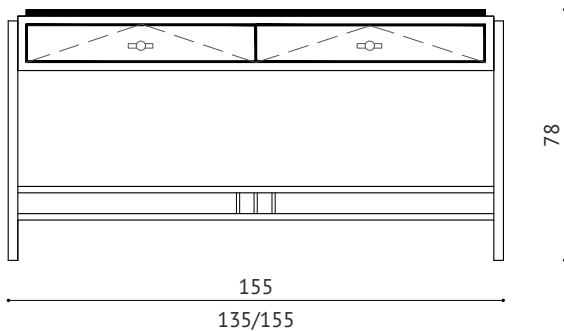

TIFFANY II

CONSOLE

TOP VIEW

FRONT VIEW

SIDE VIEW

DESCRIPTION:

The TIFFANY II console has been made of high-quality fibreboard lacquered in high gloss black and cream colour. Decorative vertical poles have been made of polished brass. It has been equipped with two drawers with the "closed-softly-and-effortlessly" system.

AVAILABLE SIZES:

- height/length/depth 78cm, 135cm, 35cm
- height/length/depth 78cm, 155cm, 35cm

**Data contained on the website is solely for commercial information and does not constitute the offer in accordance with art. 66, paragraph 1 of the Civil Code. We encourage You to contact us in regard to individual price evaluations.*