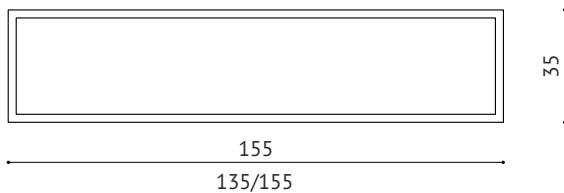

TIFFANY II

CONSOLE

TOP VIEW

FRONT VIEW

SIDE VIEW

DESCRIPTION:

The TIFFANY II console has been made of high-quality fibreboard lacquered in high gloss black and cream colour. Decorative vertical poles have been made of polished brass. It has been equipped with two drawers with the "closed-softly-and-effortlessly" system.

AVAILABLE SIZES:

- height/length/depth 78cm, 135cm, 35cm
- height/length/depth 78cm, 155cm, 35cm

**Data contained on the website is solely for commercial information and does not constitute the offer in accordance with art. 66, paragraph 1 of the Civil Code. We encourage You to contact us in regard to individual price evaluations.*