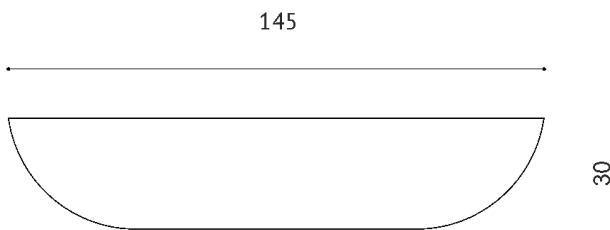

CAPTAIN SLIM

CONSOLE

FRONT VIEW

TOP VIEW

SIDE VIEW

DESCRIPTION:

The CAPTAIN SLIM console is made of high quality MDF board, intricately veneered with three tree species of your choice. The top with a slimming undercut made of marble or granite creates a very decorative effect.

- LxDxH 145cm, 30cm, 80cm

* If interested in a different size, our process engineer and our designer will design it to meet your expectations.

**Any data presented on the page shall be solely construed as commercial information and do not constitute an offer within the meaning of Article 66, paragraph 1 of the Civil Code. Please contact us in person for an individual appraisal.*