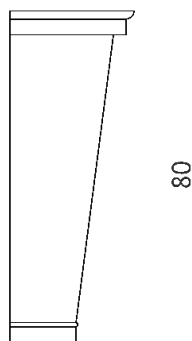

CAPTAIN SLIM

CONSOLE

FRONT VIEW

TOP VIEW

SIDE VIEW

DESCRIPTION:

The CAPTAIN SLIM console is made of high quality MDF board, intricately veneered with three tree species of your choice. The top with a slimming undercut made of marble or granite creates a very decorative effect.

- LxDxH 145cm, 30cm, 80cm

* If interested in a different size, our process engineer and our designer will design it to meet your expectations.

**Any data presented on the page shall be solely construed as commercial information and do not constitute an offer within the meaning of Article 66, paragraph 1 of the Civil Code. Please contact us in person for an individual appraisal.*