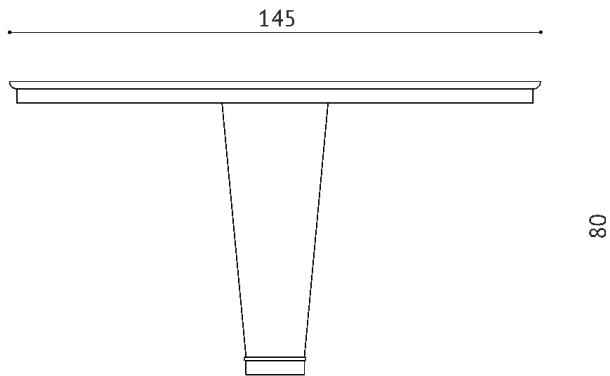

CAPTAIN SLIM

CONSOLE

FRONT VIEW

TOP VIEW

SIDE VIEW

DESCRIPTION:

The CAPTAIN SLIM console is made of high quality MDF board, intricately veneered with three tree species of your choice. The top with a slimming undercut made of marble or granite creates a very decorative effect.

- LxDxH 145cm, 30cm, 80cm

* If interested in a different size, our process engineer and our designer will design it to meet your expectations.

**Any data presented on the page shall be solely construed as commercial information and do not constitute an offer within the meaning of Article 66, paragraph 1 of the Civil Code. Please contact us in person for an individual appraisal.*