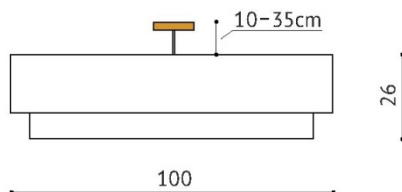

MODEL III

DESCRIPTION:

The LOBBY Plafond consists of an impressive lampshade made of Italian ribbons and a brave rosette.

From the bottom, the hole is capped with a milky plastic blind. Cable passed through a brass tube finished by grinding like the soffit board. Rated at IP20, the fixture can be used indoors.

The classic round shape makes the lamp suitable for both home (bedroom, hall) and hotel interiors.

It is very elegant and the size will brighten up every ceiling. The textured finish draws attention to quality and creates an interesting, cozy atmosphere. Thanks to a high-diameter hole, it gives out a lot of light. If possible, use a dimmer to create any mood and take full advantage of the lamp's possibilities.

MATERIALS:

- shade - silky ribbon
- decorative rosette on plexi - satin brass
- hanger and soffit board - satin brass

AVAILABLE COLORS:

- ribbon colors: natural white, black, ecru (as shown in the picture)
- bracket: white

AVAILABLE SIZES:

- H/diam. 30cm+ 10-35cm hanger, 140cm
- H/diam. 26cm+ 10-35cm hanger, 120cm
- H/diam. 26cm+ 10-35cm hanger, 100cm

COMMENTS:

- light source 4 x E27
- power 4 x max. 15W LED
- IP20 rating
- 12-month warranty

*Any data presented on the sq page shall be solely construed as commercial information and do not constitute an offer within the meaning of Article 66, paragraph 1 of the Civil Code. Please contact us in person for an individual appraisal.