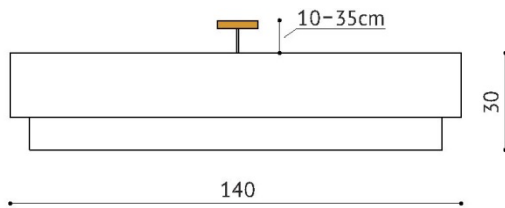

FRONT VIEW

MODEL I