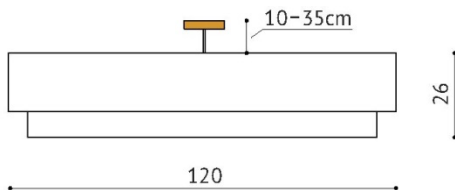

LOBBY

PLAFOND

	NAT. WHITE
	ECRU
	SATIN BRASS

FRONT VIEW

MODEL I

MODEL II

MODEL III

DESCRIPTION:

The LOBBY Plafond consists of an impressive lampshade made of Italian ribbons and a brave rosette.

From the bottom, the hole is capped with a milky plastic blind. Cable passed through a brass tube finished by grinding like the soffit board. Rated at IP20, the fixture can be used indoors.

The classic round shape makes the lamp suitable for both home (bedroom, hall) and hotel interiors.

It is very elegant and the size will brighten up every ceiling. The textured finish draws attention to quality and creates an interesting, cozy atmosphere. Thanks to a high-diameter hole, it gives out a lot of light. If possible, use a dimmer to create any mood and take full advantage of the lamp's possibilities.

MATERIALS:

- shade - silky ribbon
- decorative rosette on plexi - satin brass
- hanger and soffit board - satin brass

AVAILABLE COLORS:

- ribbon colors: natural white, black, ecru (as shown in the picture)
- bracket: white

AVAILABLE SIZES:

- H/diam. 30cm+ 10-35cm hanger, 140cm
- H/diam. 26cm+ 10-35cm hanger, 120cm
- H/diam. 26cm+ 10-35cm hanger, 100cm

COMMENTS:

- light source 4 x E27
- power 4 x max. 15W LED
- IP20 rating
- 12-month warranty

*Any data presented on the sq page shall be solely construed as commercial information and do not constitute an offer within the meaning of Article 66, paragraph 1 of the Civil Code. Please contact us in person for an individual appraisal.