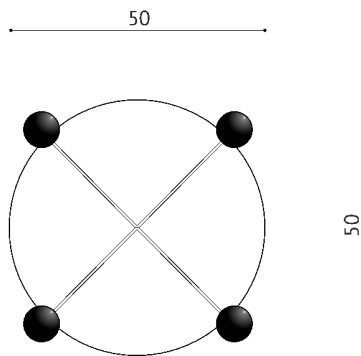

LORD

COFFEE TABLE

GLOSS BLACK

TOP VIEW

SIDE VIEW

DESCRIPTION:

The LORD coffee table is made of high-quality MDF board veneered with decorative varieties of wood burr and solid wood.

It is an ornamental piece, ideally suited as a side table complementing an armchair in the living room, office or hall.

- classic, transparent
- colorless/ optic white

AVAILABLE SIZES:

- Diam./H 50cm, 64cm

**Any data presented on the page shall be solely construed as commercial information and do not constitute an offer within the meaning of Article 66, paragraph 1 of the Civil Code. Please contact us in person for an individual appraisal.*