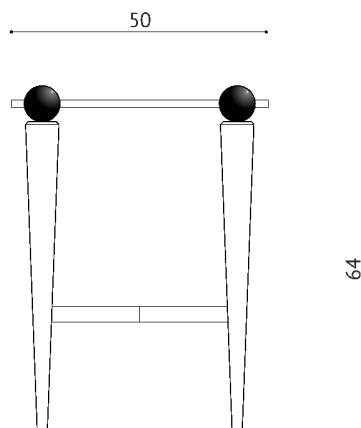

LORD

COFFEE TABLE

GLOSS BLACK

TOP VIEW

SIDE VIEW

DESCRIPTION:

The LORD coffee table is made of high-quality MDF board veneered with decorative varieties of wood burr and solid wood.

It is an ornamental piece, ideally suited as a side table complementing an armchair in the living room, office or hall.

- classic, transparent
- colorless/ optic white

AVAILABLE SIZES:

- Diam./H 50cm, 64cm

**Any data presented on the page shall be solely construed as commercial information and do not constitute an offer within the meaning of Article 66, paragraph 1 of the Civil Code. Please contact us in person for an individual appraisal.*