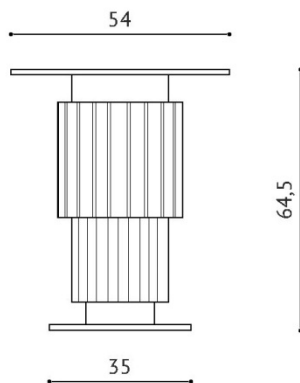

### DESCRIPTION:

The PINAPPLE BABY side table is made of solid wood and high grade black, varnished MDF.

This ornamental is an example of perfect craftsmanship. It is an excellent supplement to the PINAPPLE ART DECO coffee table with a diameter of 130cm, or can work as an independent side table.