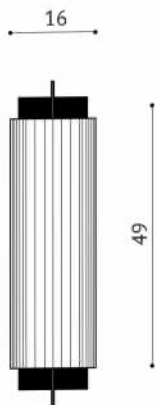

### FRONT VIEW

### SIDE VIEW

### AVAILABLE SIZES:

- H/W/D 61cm, 16cm, 14.5cm