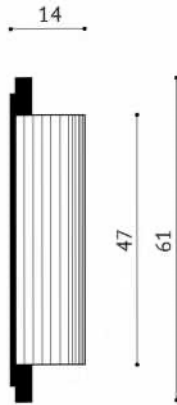

### FRONT VIEW

### SIDE VIEW

### AVAILABLE SIZES:

- H/W/D 61cm, 16cm, 14.5cm