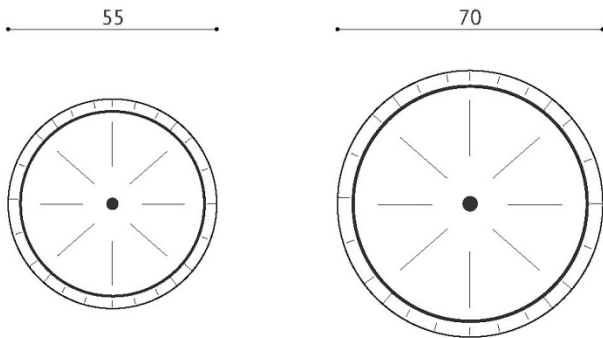

SOLEI

COFFEE TABLE

TOP VIEW

FRONT VIEW

DESCRIPTION:

The SOLEI table is made of high quality MDF veneered with straight-grained oak finished with satin varnish and satin black varnish or high gloss.

This ornamental table is ideally suited as a central table in a hall, or a side table to be placed next to an armchair in a hall.

AVAILABLE FINISHES:

- satin/ semi-matte varnish
- high gloss varnish/ French polish

AVAILABLE SIZES:

- Diam./H 55cm, 80cm
- Diam./H 70cm, 80cm

**Any data presented on the sq page shall be solely construed as commercial information and do not constitute an offer within the meaning of Article 66, paragraph 1 of the Civil Code. Please contact us in person for an individual appraisal.*