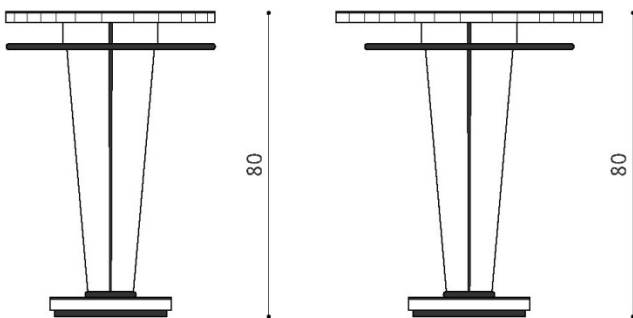

SOLEI

COFFEE TABLE

TOP VIEW

FRONT VIEW

DESCRIPTION:

The SOLEI table is made of high quality MDF veneered with straight-grained oak finished with satin varnish and satin black varnish or high gloss.

This ornamental table is ideally suited as a central table in a hall, or a side table to be placed next to an armchair in a hall.

AVAILABLE FINISHES:

- satin/ semi-matte varnish
- high gloss varnish/ French polish

AVAILABLE SIZES:

- Diam./H 55cm, 80cm
- Diam./H 70cm, 80cm

**Any data presented on the sq page shall be solely construed as commercial information and do not constitute an offer within the meaning of Article 66, paragraph 1 of the Civil Code. Please contact us in person for an individual appraisal.*