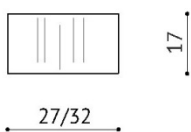

COCO SLIM

CONSOLE

TOP VIEW

FRONT VIEW

SIDE VIEW

DESCRIPTION:

High quality oak-veneered MDF console, straight grain (also from the bottom). Front painted cream. Whole unit finished for the semi-matte/ satin effect.