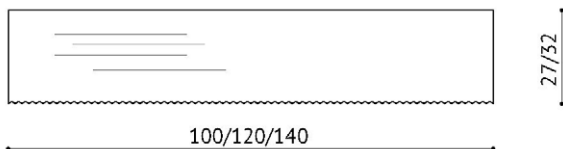

COCO SLIM

CONSOLE

TOP VIEW

FRONT VIEW

SIDE VIEW

DESCRIPTION:

High quality oak-veneered MDF console, straight grain (also from the bottom). Front painted cream. Whole unit finished for the semi-matte/ satin effect.