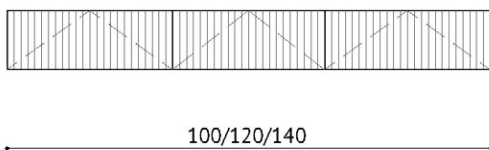

COCO SLIM

CONSOLE

TOP VIEW

FRONT VIEW

SIDE VIEW

DESCRIPTION:

High quality oak-veneered MDF console, straight grain (also from the bottom). Front painted cream. Whole unit finished for the semi-matte/ satin effect.

Three drawers with a soft-closing mechanism are opened by sectional milling of the fronts at the bottom. The guides under the bodies are invisible.

The console is attached invisibly to the wall. We suggest installing the console top 80 cm from the floor