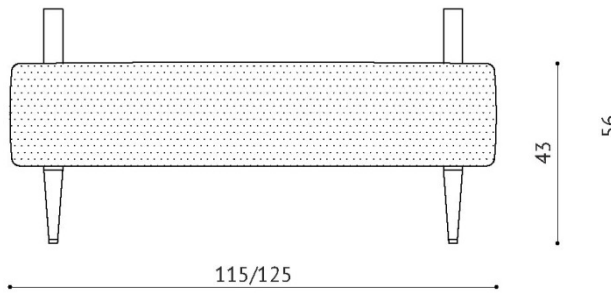

## POUF

FRONT VIEW

TOP VIEW

SIDE VIEW

### AVAILABLE SIZES:

- - HxLxD 56cm, 115cm, 42cm
- - HxLxD 56cm, 125cm, 42cm

*\*Any data presented on the sq page shall be solely construed as commercial information and do not constitute an offer within the meaning of Article 66, paragraph 1 of the Civil Code. Please contact us in person for an individual appraisal.*