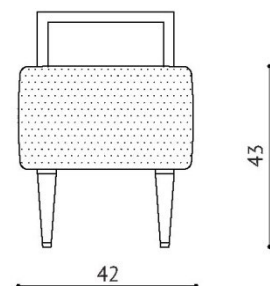

## POUF

FRONT VIEW

TOP VIEW

SIDE VIEW

### AVAILABLE SIZES:

- - HxLxD 56cm, 115cm, 42cm
- - HxLxD 56cm, 125cm, 42cm

*\*Any data presented on the sq page shall be solely construed as commercial information and do not constitute an offer within the meaning of Article 66, paragraph 1 of the Civil Code. Please contact us in person for an individual appraisal.*