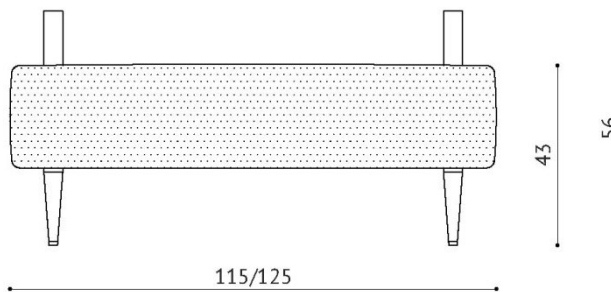

## POUF

FRONT VIEW

TOP VIEW

SIDE VIEW

### AVAILABLE SIZES:

- - HxLxD 56cm, 115cm, 42cm
- - HxLxD 56cm, 125cm, 42cm

*\*Any data presented on the sq page shall be solely construed as commercial information and do not constitute an offer within the meaning of Article 66, paragraph 1 of the Civil Code. Please contact us in person for an individual appraisal.*