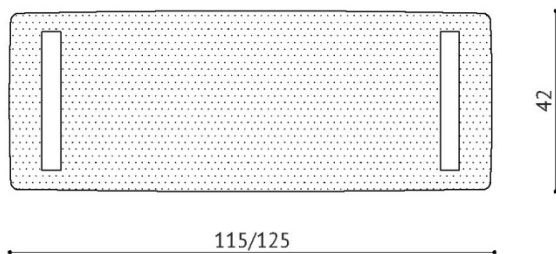

## POUF

FRONT VIEW

TOP VIEW

SIDE VIEW

### AVAILABLE SIZES:

- - HxLxD 56cm, 115cm, 42cm
- - HxLxD 56cm, 125cm, 42cm

*\*Any data presented on the sq page shall be solely construed as commercial information and do not constitute an offer within the meaning of Article 66, paragraph 1 of the Civil Code. Please contact us in person for an individual appraisal.*