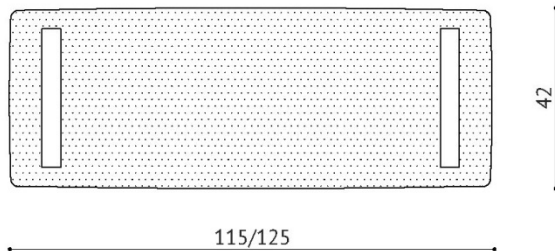

## POUF

FRONT VIEW

TOP VIEW

SIDE VIEW

### AVAILABLE SIZES:

- - HxLxD 56cm, 115cm, 42cm
- - HxLxD 56cm, 125cm, 42cm

*\*Any data presented on the sq page shall be solely construed as commercial information and do not constitute an offer within the meaning of Article 66, paragraph 1 of the Civil Code. Please contact us in person for an individual appraisal.*