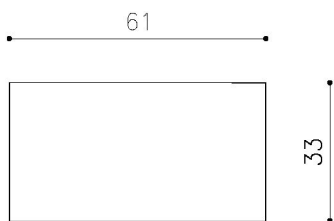

CLASSIC COCO III

NIGHT TABLE

CLASSIC COCO III

1

2

3

4

5

AVAILABLE SIZES:

- LxDxH: 61cm, 33cm, 55cm

**Please provide the desired furniture size, and, within a few days, our design engineer will confirm with you if it can be manufactured*

**The data provided on this page is for commercial reference only, and should not be construed as an offer within the meaning of Article 66 item 1 of the Civil Code. Please contact us for an individual appraisal.*