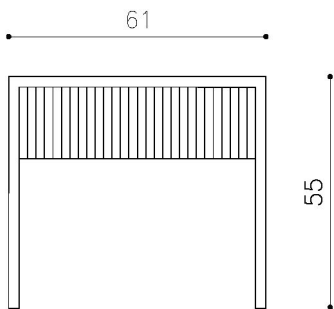

CLASSIC COCO III

NIGHT TABLE

CLASSIC COCO III

1

2

3

4

5

TOP VIEW

FRONT VIEW

SIDE VIEW

DESCRIPTION:

Tables made of high quality MDF board and poplar plywood. The complete structure is finished with oak veneer and French polish. The handles are made of brass, with a polished or satin finish.

AVAILABLE SIZES:

- LxDxH: 61cm, 33cm, 55cm

**Please provide the desired furniture size, and, within a few days, our design engineer will confirm with you if it can be manufactured*

**The data provided on this page is for commercial reference only, and should not be construed as an offer within the meaning of Article 66 item 1 of the Civil Code. Please contact us for an individual appraisal.*