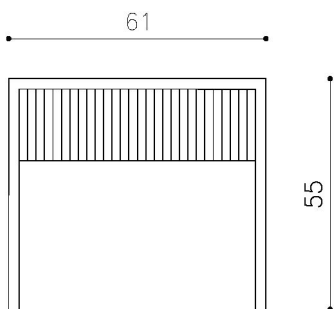

CLASSIC COCO III

NIGHT TABLE

CLASSIC COCO III

1

2

3

4

5

TOP VIEW

FRONT VIEW

SIDE VIEW

DESCRIPTION:

Tables made of high quality MDF board and poplar plywood. The complete structure is finished with oak veneer and French polish. The handles are made of brass, with a polished or satin finish.

AVAILABLE SIZES:

- LxDxH: 61cm, 33cm, 55cm

**Please provide the desired furniture size, and, within a few days, our design engineer will confirm with you if it can be manufactured*

**The data provided on this page is for commercial reference only, and should not be construed as an offer within the meaning of Article 66 item 1 of the Civil Code. Please contact us for an individual appraisal.*