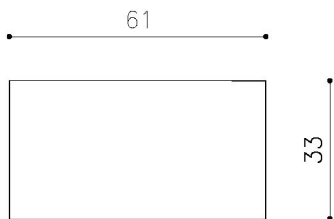

CLASSIC COCO III

NIGHT TABLE

CLASSIC COCO III

1

2

3

4

5

AVAILABLE SIZES:

- LxDxH: 61cm, 33cm, 55cm

**Please provide the desired furniture size, and, within a few days, our design engineer will confirm with you if it can be manufactured*

**The data provided on this page is for commercial reference only, and should not be construed as an offer within the meaning of Article 66 item 1 of the Civil Code. Please contact us for an individual appraisal.*