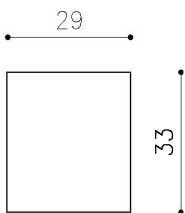

### CLASSIC COCO II

1 2 3

4 5

TOP VIEW

FRONT VIEW

SIDE VIEW

### AVAILABLE SIZES:

- LxDxH: 29cm, 33cm, 55cm

*\*Please provide the desired furniture size, and, within a few days, our design engineer will confirm with you if it can be manufactured*

*\*The data provided on this page is for commercial reference only, and should not be construed as an offer within the meaning of Article 66 item 1 of the Civil Code. Please contact us for an individual appraisal.*