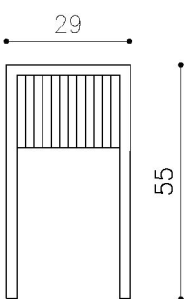

### CLASSIC COCO II

1 2 3

4 5

TOP VIEW

FRONT VIEW

SIDE VIEW

### AVAILABLE SIZES:

- LxDxH: 29cm, 33cm, 55cm

*\*Please provide the desired furniture size, and, within a few days, our design engineer will confirm with you if it can be manufactured*

*\*The data provided on this page is for commercial reference only, and should not be construed as an offer within the meaning of Article 66 item 1 of the Civil Code. Please contact us for an individual appraisal.*