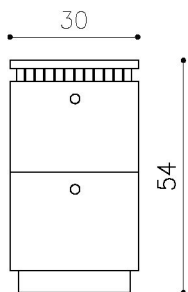

CLASSIC COCO I

NIGHT TABLE

CLASSIC COCO I

1

2

3

4

5

FRONT VIEW

DESCRIPTION:

Tables made of high quality MDF board and poplar plywood. The complete structure is finished with oak veneer and French polish. The handles are made of brass, with a polished or satin finish.

This night table will be perfect for a small bedroom. The structure needs to be fastened to the wall for additional stability. This design will serve as an interesting addition to both extravagant and minimal interiors.

AVAILABLE VENEERS:

- 1-natural straight-grained oak (as illustrated)
- 2-American or European walnut
- 3-teak
- 4-oak burr
- 5-walnut burr

AVAILABLE SIZES:

- LxDxH: 30cm, 33cm, 54cm

*Please provide the desired furniture size, and, within a few days, our design engineer will confirm with you if it can be manufactured

*The data provided on this page is for commercial reference only, and should not be construed as an offer within the meaning of Article 66 item 1 of the Civil Code. Please contact us for an individual appraisal.