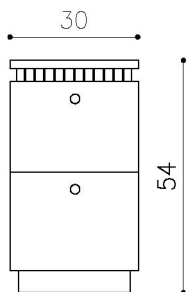

### CLASSIC COCO I

1 2 3

4 5

TOP VIEW

FRONT VIEW

SIDE VIEW

#### AVAILABLE SIZES:

- LxDxH: 30cm, 33cm, 54cm

*\*Please provide the desired furniture size, and, within a few days, our design engineer will confirm with you if it can be manufactured*

*\*The data provided on this page is for commercial reference only, and should not be construed as an offer within the meaning of Article 66 item 1 of the Civil Code. Please contact us for an individual appraisal.*