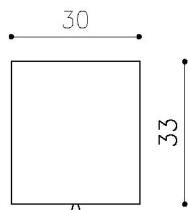

CLASSIC COCO I

NIGHT TABLE

CLASSIC COCO I

1

2

3

4

5

TOP VIEW

DESCRIPTION:

Tables made of high quality MDF board and poplar plywood. The complete structure is finished with oak veneer and French polish. The handles are made of brass, with a polished or satin finish.

This night table will be perfect for a small bedroom. The structure needs to be fastened to the wall for additional stability. This design will serve as an interesting addition to both extravagant and minimal interiors.

AVAILABLE VENEERS:

- 1-natural straight-grained oak (as illustrated)
- 2-American or European walnut
- 3-teak
- 4-oak burr
- 5-walnut burr

AVAILABLE SIZES:

- LxDxH: 30cm, 33cm, 54cm

*Please provide the desired furniture size, and, within a few days, our design engineer will confirm with you if it can be manufactured

*The data provided on this page is for commercial reference only, and should not be construed as an offer within the meaning of Article 66 item 1 of the Civil Code. Please contact us for an individual appraisal.