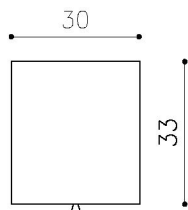

### CLASSIC COCO I

1 2 3

4 5

TOP VIEW

FRONT VIEW

SIDE VIEW

#### AVAILABLE SIZES:

- LxDxH: 30cm, 33cm, 54cm

*\*Please provide the desired furniture size, and, within a few days, our design engineer will confirm with you if it can be manufactured*

*\*The data provided on this page is for commercial reference only, and should not be construed as an offer within the meaning of Article 66 item 1 of the Civil Code. Please contact us for an individual appraisal.*