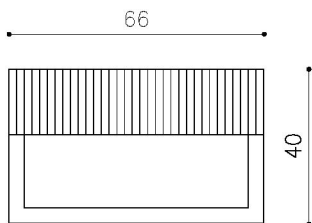

### CLASSIC COCO II

1

2

3

4

5

TOP VIEW

FRONT VIEW

SIDE VIEW

#### AVAILABLE SIZES:

- LxDxH: 66cm, 32cm, 40cm

*\*Please provide the desired furniture size, and, within a few days, our design engineer will confirm with you if it can be manufactured*

*\*The data provided on this page is for commercial reference only, and should not be construed as an offer within the meaning of Article 66 item 1 of the Civil Code. Please contact us for an individual appraisal.*