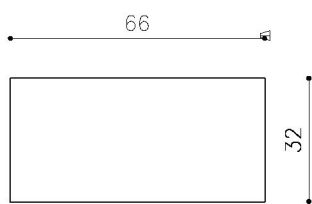

### CLASSIC COCO II

1

2

3

4

5

TOP VIEW

FRONT VIEW

SIDE VIEW

#### AVAILABLE SIZES:

- LxDxH: 66cm, 32cm, 40cm

*\*Please provide the desired furniture size, and, within a few days, our design engineer will confirm with you if it can be manufactured*

*\*The data provided on this page is for commercial reference only, and should not be construed as an offer within the meaning of Article 66 item 1 of the Civil Code. Please contact us for an individual appraisal.*