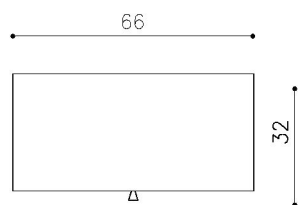

### CLASSIC COCO I

1 2 3

4 5

TOP VIEW

FRONT VIEW

SIDE VIEW

### AVAILABLE SIZES:

- LxDxH: 66cm, 32cm, 47cm

*\*Please provide the desired furniture size, and, within a few days, our design engineer will confirm with you if it can be manufactured*

*\*The data provided on this page is for commercial reference only, and should not be construed as an offer within the meaning of Article 66 item 1 of the Civil Code. Please contact us for an individual appraisal.*