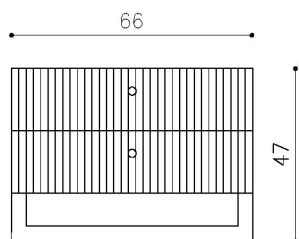

### CLASSIC COCO I

1 2 3

4 5

TOP VIEW

FRONT VIEW

SIDE VIEW

### AVAILABLE SIZES:

- LxDxH: 66cm, 32cm, 47cm

*\*Please provide the desired furniture size, and, within a few days, our design engineer will confirm with you if it can be manufactured*

*\*The data provided on this page is for commercial reference only, and should not be construed as an offer within the meaning of Article 66 item 1 of the Civil Code. Please contact us for an individual appraisal.*