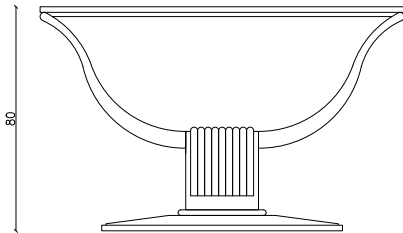

The console table is ideally suited for the living room. For a perfect match, place it under a painting or ornamental mirror.

- 1-natural straight-grained oak (as illustrated)
- 2-American or European walnut
- 3-teak
- 4-oak burr
- 5-walnut burr

AVAILABLE SIZES:

- LxDxH: 130cm, 29cm, 80cm

**Please provide the desired furniture size, and, within a few days, our design engineer will confirm with you if it can be manufactured*

**The data provided on this page is for commercial reference only, and should not be construed as an offer within the meaning of Article 66 item 1 of the Civil Code. Please contact us for an individual appraisal.*

TOP VIEW

FRONT VIEW

SIDE VIEW