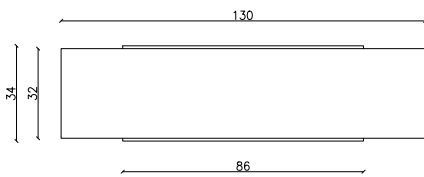

AVAILABLE SIZES:

- LxDxH: 130cm, 29cm, 80cm

**Please provide the desired furniture size, and, within a few days, our design engineer will confirm with you if it can be manufactured*

**The data provided on this page is for commercial reference only, and should not be construed as an offer within the meaning of Article 66 item 1 of the Civil Code. Please contact us for an individual appraisal.*

TOP VIEW

FRONT VIEW

SIDE VIEW