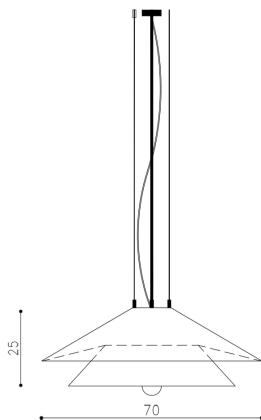

BEETLE

PENDANT LAMP

BEETLE

honey calcite ball

pink quartz ball

DIMENSIONS

* hanger length with ceiling base: 70-150cm

DESCRIPTION:

This pendant lamp consists of two shades. The bigger one has a double wall, which amplifies the light diffusion effect to create a mellow mood. In the bottom, you will find a transparent semi-sphere stone which creates an ornamental effect.