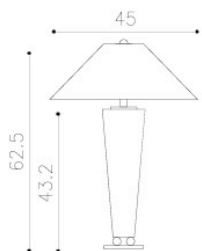

CHAMPAGNE CLUB

TABLE LAMP

CHAMPAGNE CLUB

DIMENSIONS

* the final height of the lamp depends on the selected shade model

DESCRIPTION:

The table lamp consists of a lamp base which is turned out of solid wood. The lamp can be painted to any color from the RAL or NCS palette. The further accentuate the elegant nature of this model, the lamp features varnished solid brass elements and hand made shades.