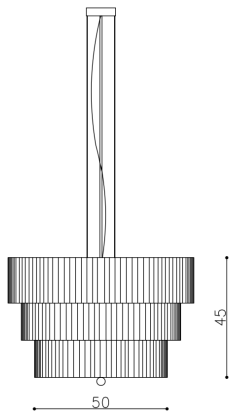

GRAND HOTEL CASINO Art Deco

PENDANT LAMP

VIEW

VIEW

PROJECTION

PROJECTION

DESCRIPTION:

This pendant lamp consists of three lamp shades, which additionally amplifies the light diffusion effect to create a mellow mood. On the underside, the eye is attracted by a brass star with a ball, which holds the milky cap.

HANGER AND CABLE:

The soffit and center bar are brass. The four outermost bars are black. The cable is transparent.

LAMP SHADE:

Our version is made of silk tape in white or ecru color. We are, however, open to other materials. We will gladly create the lamp shade out of your own fabric.

NOTES:

- 3xE27
- power max 15W LED
- ingress protection rating IP20

** The data provided on this page is for commercial reference only, and should not be construed as an offer within the meaning of Article 66 item 1 of the Civil Code. Please contact us for an individual appraisal.*

* hanger length with soffit: 70-150 cm