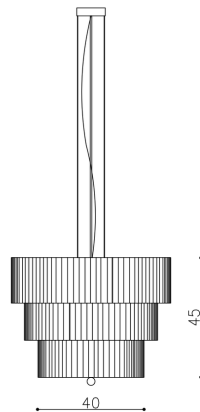

GRAND HOTEL CASINO Art Deco

PENDANT LAMP

VIEW

VIEW

PROJECTION

PROJECTION

DESCRIPTION:

This pendant lamp consists of three lamp shades, which additionally amplifies the light diffusion effect to create a mellow mood. On the underside, the eye is attracted by a brass star with a ball, which holds the milky cap.

HANGER AND CABLE:

The soffit and center bar are brass. The four outermost bars are black. The cable is transparent.

LAMP SHADE:

Our version is made of silk tape in white or ecru color. We are, however, open to other materials. We will gladly create the lamp shade out of your own fabric.

NOTES:

- 3xE27
- power max 15W LED
- ingress protection rating IP20

** The data provided on this page is for commercial reference only, and should not be construed as an offer within the meaning of Article 66 item 1 of the Civil Code. Please contact us for an individual appraisal.*

* hanger length with soffit: 70-150 cm